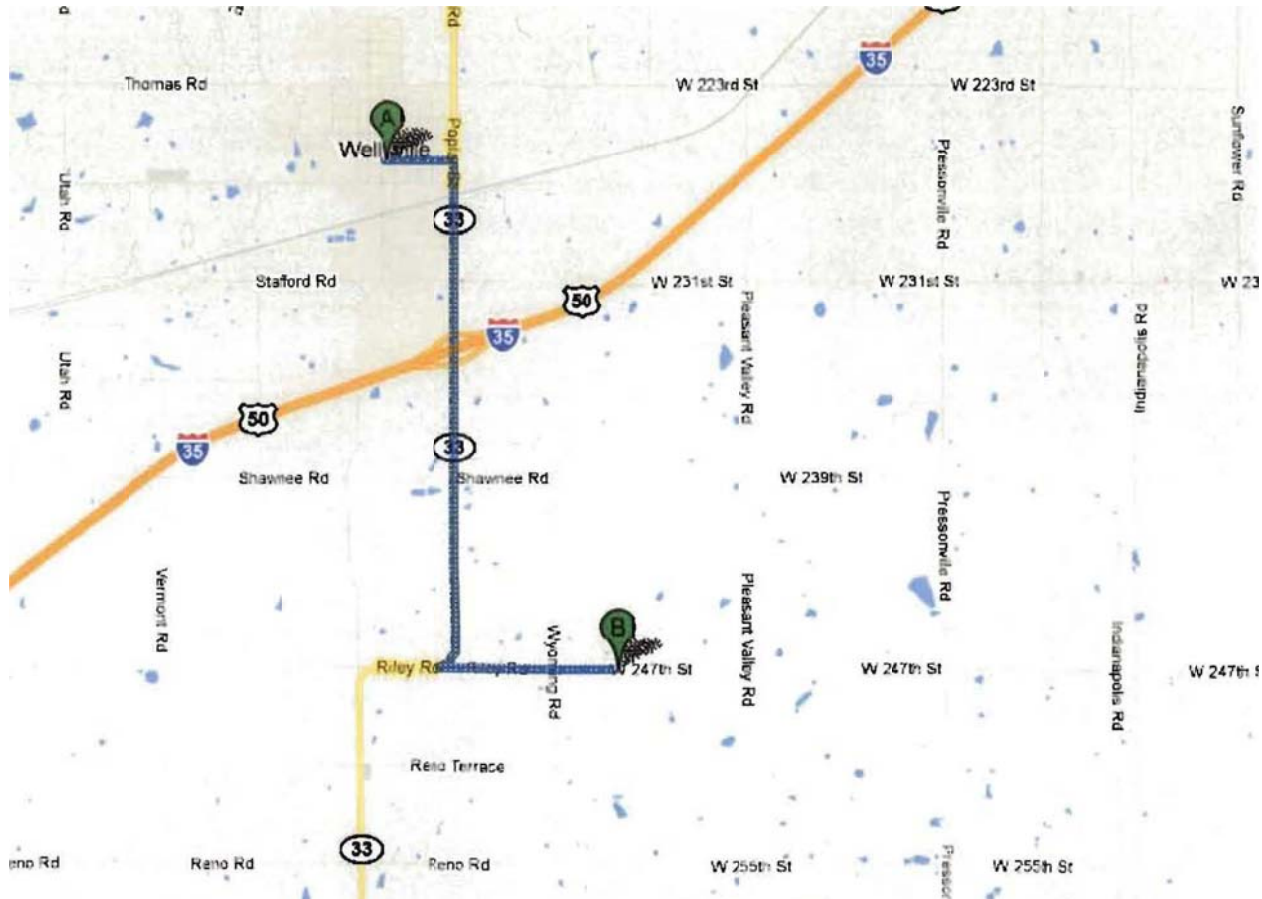

Tea and water will be provided  
as we know not everyone  
enjoys alcoholic beverages!!!

The Wellsville Chamber of  
Commerce is hosting their annual  
Wine & Brew! We're inviting you  
to come and meet all the different  
members, non-members and city  
council members who make our  
town work! This year it will be  
held at Kim & Jim Hoehn's house  
in their party room. A map is  
attached!

See you there!

 Wellsville, KS

1. Head **east** on **E 6th St** toward **Locust St** go 0.4 mi  
total 0.4 mi  
About 1 min
-  2. Turn **right** onto **KS-33 S/Poplar St** go 2.6 mi  
total 3.0 mi  
Continue to follow **KS-33 S**  
About 4 mins
-  3. Sharp **left** onto **Riley Rd** go 0.6 mi  
total 3.6 mi  
About 3 mins
4. Continue onto **W 247th St** go 0.3 mi  
total 3.9 mi  
Destination will be on the right  
About 1 min